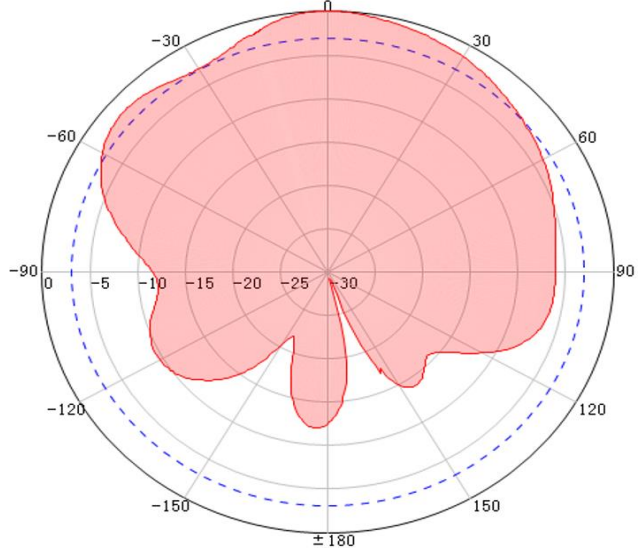

6 Band Indoor Ceiling Mount

700 + 800 + 900 + 1800 + 2000 + 2600MHz

Description	Indoor 6 Band ceiling mount antenna
Code	CEILING5ANT
Frequency range	698-960 & 1710-2700MHz
Gain	3dBi
VSWR	<1.5
Polarization	Vertical
Horizontal Beamwidth	360°
Impedance	50 Ohm
Input Power	50W
Connector	N-female
Dimensions	18.5 x 9.5cm
Cover	ABS

700MHz Vertical

800MHz Vertical

960MHz Vertical

1800MHz Vertical

2100MHz Vertical

2600MHz Vertical

700MHz Horizontal

800MHz Horizontal

960MHz Horizontal

1800MHz Horizontal

2100MHz Horizontal

2600MHz Horizontal