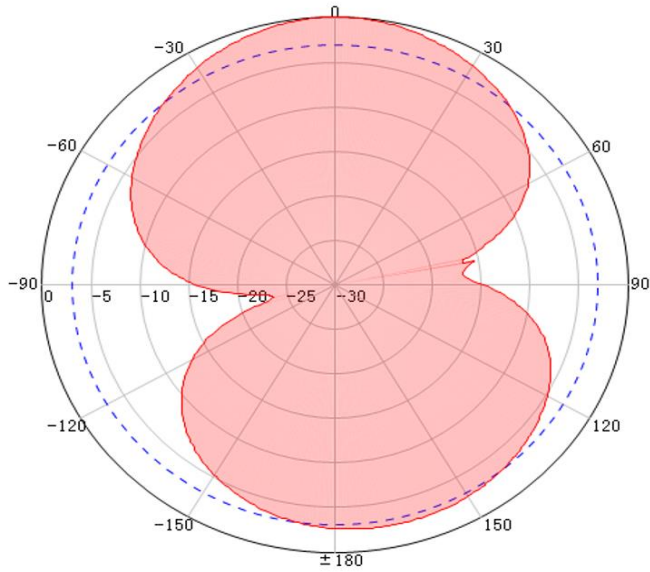

6 Band Indoor Ceiling Mount

700 + 800 + 900 + 1800 + 2000 + 2600MHz

Description	Indoor 6 Band ceiling mount antenna
Code	CEILING5ANT
Frequency range	698-960 & 1710-2700MHz
Gain	3dBi
VSWR	<1.5
Polarization	Vertical
Horizontal Beamwidth	360°
Impedance	50 Ohm
Input Power	50W
Connector	N-female
Dimensions	18.5 x 9.5cm
Cover	ABS

700MHz Vertical

800MHz Vertical

960MHz Vertical

1800MHz Vertical

2100MHz Vertical

2600MHz Vertical

700MHz Horizontal

800MHz Horizontal

960MHz Horizontal

1800MHz Horizontal

2100MHz Horizontal

2600MHz Horizontal