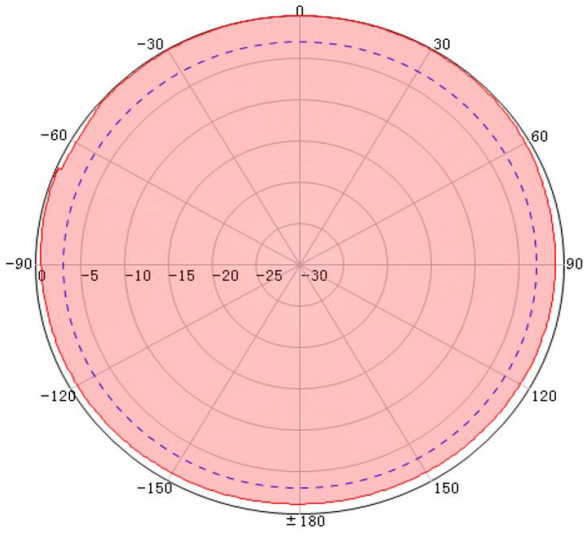

6 Band Indoor Ceiling Mount

700 + 800 + 900 + 1800 + 2000 + 2600MHz

Description	Indoor 6 Band ceiling mount antenna
Code	CEILING5ANT
Frequency range	698-960 & 1710-2700MHz
Gain	3dBi
VSWR	<1.5
Polarization	Vertical
Horizontal Beamwidth	360°
Impedance	50 Ohm
Input Power	50W
Connector	N-female
Dimensions	18.5 x 9.5cm
Cover	ABS

700MHz Vertical

800MHz Vertical

960MHz Vertical

1800MHz Vertical

2100MHz Vertical

2600MHz Vertical

700MHz Horizontal

800MHz Horizontal

960MHz Horizontal

1800MHz Horizontal

2100MHz Horizontal

2600MHz Horizontal