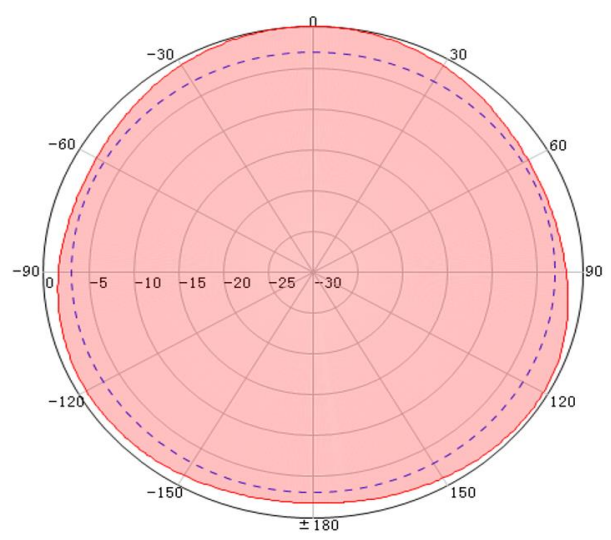

6 Band Indoor Ceiling Mount

700 + 800 + 900 + 1800 + 2000 + 2600MHz

Description	Indoor 6 Band ceiling mount antenna
Code	CEILING5ANT
Frequency range	698-960 & 1710-2700MHz
Gain	3dBi
VSWR	<1.5
Polarization	Vertical
Horizontal Beamwidth	360°
Impedance	50 Ohm
Input Power	50W
Connector	N-female
Dimensions	18.5 x 9.5cm
Cover	ABS

700MHz Vertical

800MHz Vertical

960MHz Vertical

1800MHz Vertical

2100MHz Vertical

2600MHz Vertical

700MHz Horizontal

800MHz Horizontal

960MHz Horizontal

1800MHz Horizontal

2100MHz Horizontal

2600MHz Horizontal