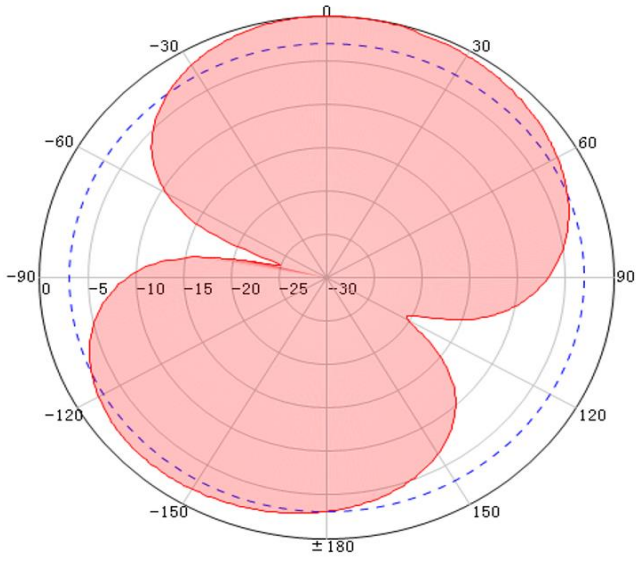

6 Band Indoor Ceiling Mount

700 + 800 + 900 + 1800 + 2000 + 2600MHz

Description	Indoor 6 Band ceiling mount antenna
Code	CEILING5ANT
Frequency range	698-960 & 1710-2700MHz
Gain	3dBi
VSWR	<1.5
Polarization	Vertical
Horizontal Beamwidth	360°
Impedance	50 Ohm
Input Power	50W
Connector	N-female
Dimensions	18.5 x 9.5cm
Cover	ABS

700MHz Vertical

800MHz Vertical

960MHz Vertical

1800MHz Vertical

2100MHz Vertical

2600MHz Vertical

700MHz Horizontal

800MHz Horizontal