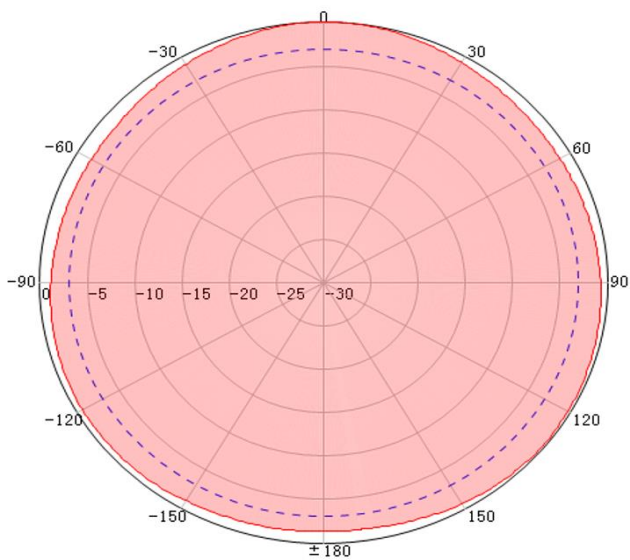

6 Band Indoor Ceiling Mount

700 + 800 + 900 + 1800 + 2000 + 2600MHz

Description	Indoor 6 Band ceiling mount antenna
Code	CEILING5ANT
Frequency range	698-960 & 1710-2700MHz
Gain	3dBi
VSWR	<1.5
Polarization	Vertical
Horizontal Beamwidth	360°
Impedance	50 Ohm
Input Power	50W
Connector	N-female
Dimensions	18.5 x 9.5cm
Cover	ABS

700MHz Vertical

800MHz Vertical

960MHz Vertical

1800MHz Vertical

2100MHz Vertical

2600MHz Vertical

700MHz Horizontal

800MHz Horizontal

960MHz Horizontal

1800MHz Horizontal

2100MHz Horizontal

2600MHz Horizontal