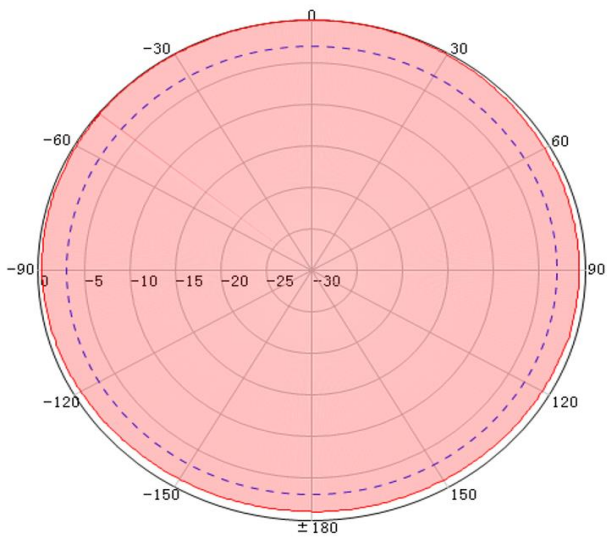

6 Band Indoor Ceiling Mount

700 + 800 + 900 + 1800 + 2000 + 2600MHz

Description	Indoor 6 Band ceiling mount antenna
Code	CEILING5ANT
Frequency range	698-960 & 1710-2700MHz
Gain	3dBi
VSWR	<1.5
Polarization	Vertical
Horizontal Beamwidth	360°
Impedance	50 Ohm
Input Power	50W
Connector	N-female
Dimensions	18.5 x 9.5cm
Cover	ABS

700MHz Vertical

800MHz Vertical

960MHz Vertical

1800MHz Vertical

2100MHz Vertical

2600MHz Vertical

700MHz Horizontal

800MHz Horizontal

960MHz Horizontal

1800MHz Horizontal

2100MHz Horizontal

2600MHz Horizontal