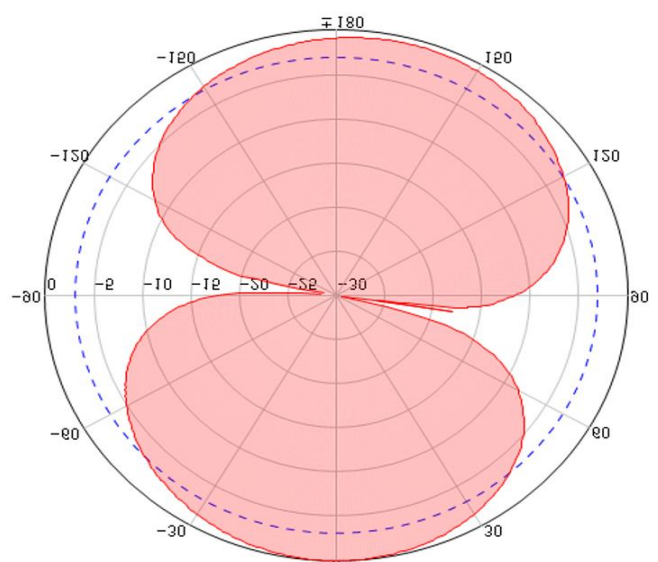

6 Band Indoor Ceiling Mount

700 + 800 + 900 + 1800 + 2000 + 2600MHz

Description	Indoor 6 Band ceiling mount antenna
Code	CEILING5ANT
Frequency range	698-960 & 1710-2700MHz
Gain	3dBi
VSWR	<1.5
Polarization	Vertical
Horizontal Beamwidth	360°
Impedance	50 Ohm
Input Power	50W
Connector	N-female
Dimensions	18.5 x 9.5cm
Cover	ABS

700MHz Vertical

800MHz Vertical

960MHz Vertical

1800MHz Vertical

2100MHz Vertical

2600MHz Vertical

700MHz Horizontal

800MHz Horizontal