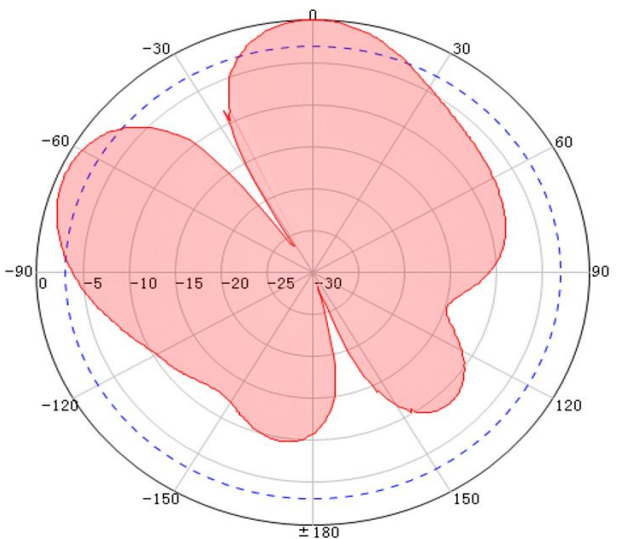

6 Band Indoor Ceiling Mount

700 + 800 + 900 + 1800 + 2000 + 2600MHz

Description	Indoor 6 Band ceiling mount antenna
Code	CEILING5ANT
Frequency range	698-960 & 1710-2700MHz
Gain	3dBi
VSWR	<1.5
Polarization	Vertical
Horizontal Beamwidth	360°
Impedance	50 Ohm
Input Power	50W
Connector	N-female
Dimensions	18.5 x 9.5cm
Cover	ABS

700MHz Vertical

800MHz Vertical

960MHz Vertical

1800MHz Vertical

2100MHz Vertical

2600MHz Vertical

700MHz Horizontal

800MHz Horizontal

960MHz Horizontal

1800MHz Horizontal

2100MHz Horizontal

2600MHz Horizontal