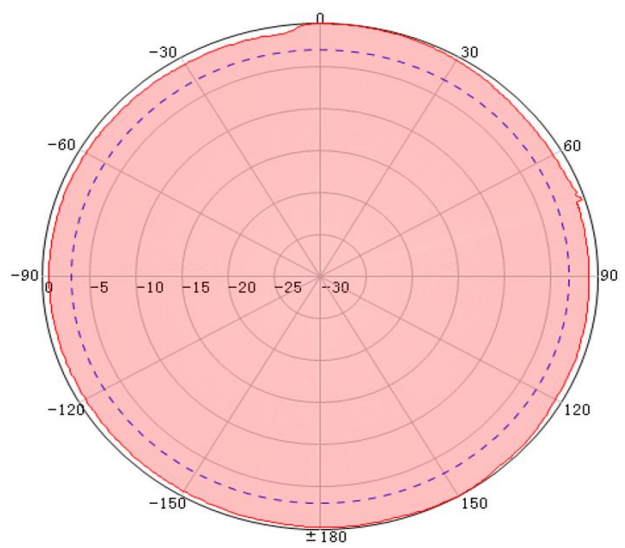

6 Band Indoor Ceiling Mount

700 + 800 + 900 + 1800 + 2000 + 2600MHz

Description	Indoor 6 Band ceiling mount antenna
Code	CEILING5ANT
Frequency range	698-960 & 1710-2700MHz
Gain	3dBi
VSWR	<1.5
Polarization	Vertical
Horizontal Beamwidth	360°
Impedance	50 Ohm
Input Power	50W
Connector	N-female
Dimensions	18.5 x 9.5cm
Cover	ABS

700MHz Vertical

800MHz Vertical

960MHz Vertical

1800MHz Vertical

2100MHz Vertical

2600MHz Vertical

700MHz Horizontal

800MHz Horizontal

960MHz Horizontal

1800MHz Horizontal

2100MHz Horizontal

2600MHz Horizontal