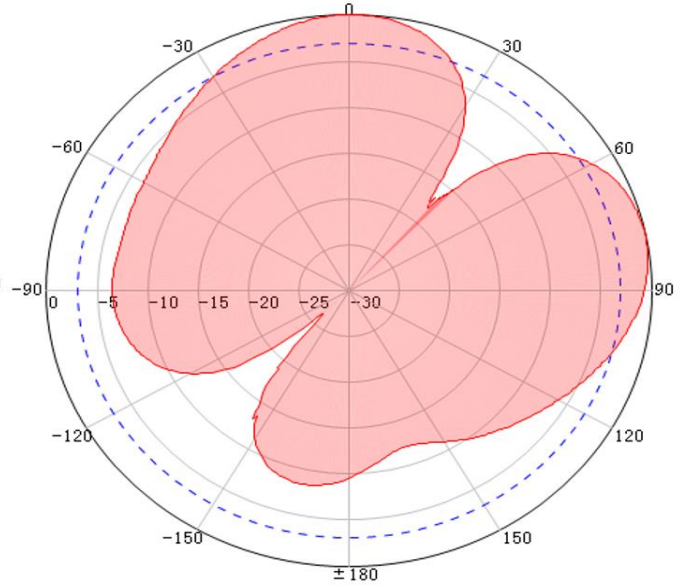

6 Band Indoor Ceiling Mount

700 + 800 + 900 + 1800 + 2000 + 2600MHz

Description	Indoor 6 Band ceiling mount antenna
Code	CEILING5ANT
Frequency range	698-960 & 1710-2700MHz
Gain	3dBi
VSWR	<1.5
Polarization	Vertical
Horizontal Beamwidth	360°
Impedance	50 Ohm
Input Power	50W
Connector	N-female
Dimensions	18.5 x 9.5cm
Cover	ABS

700MHz Vertical

800MHz Vertical

960MHz Vertical

1800MHz Vertical

2100MHz Vertical

2600MHz Vertical

700MHz Horizontal

800MHz Horizontal

960MHz Horizontal

1800MHz Horizontal

2100MHz Horizontal

2600MHz Horizontal